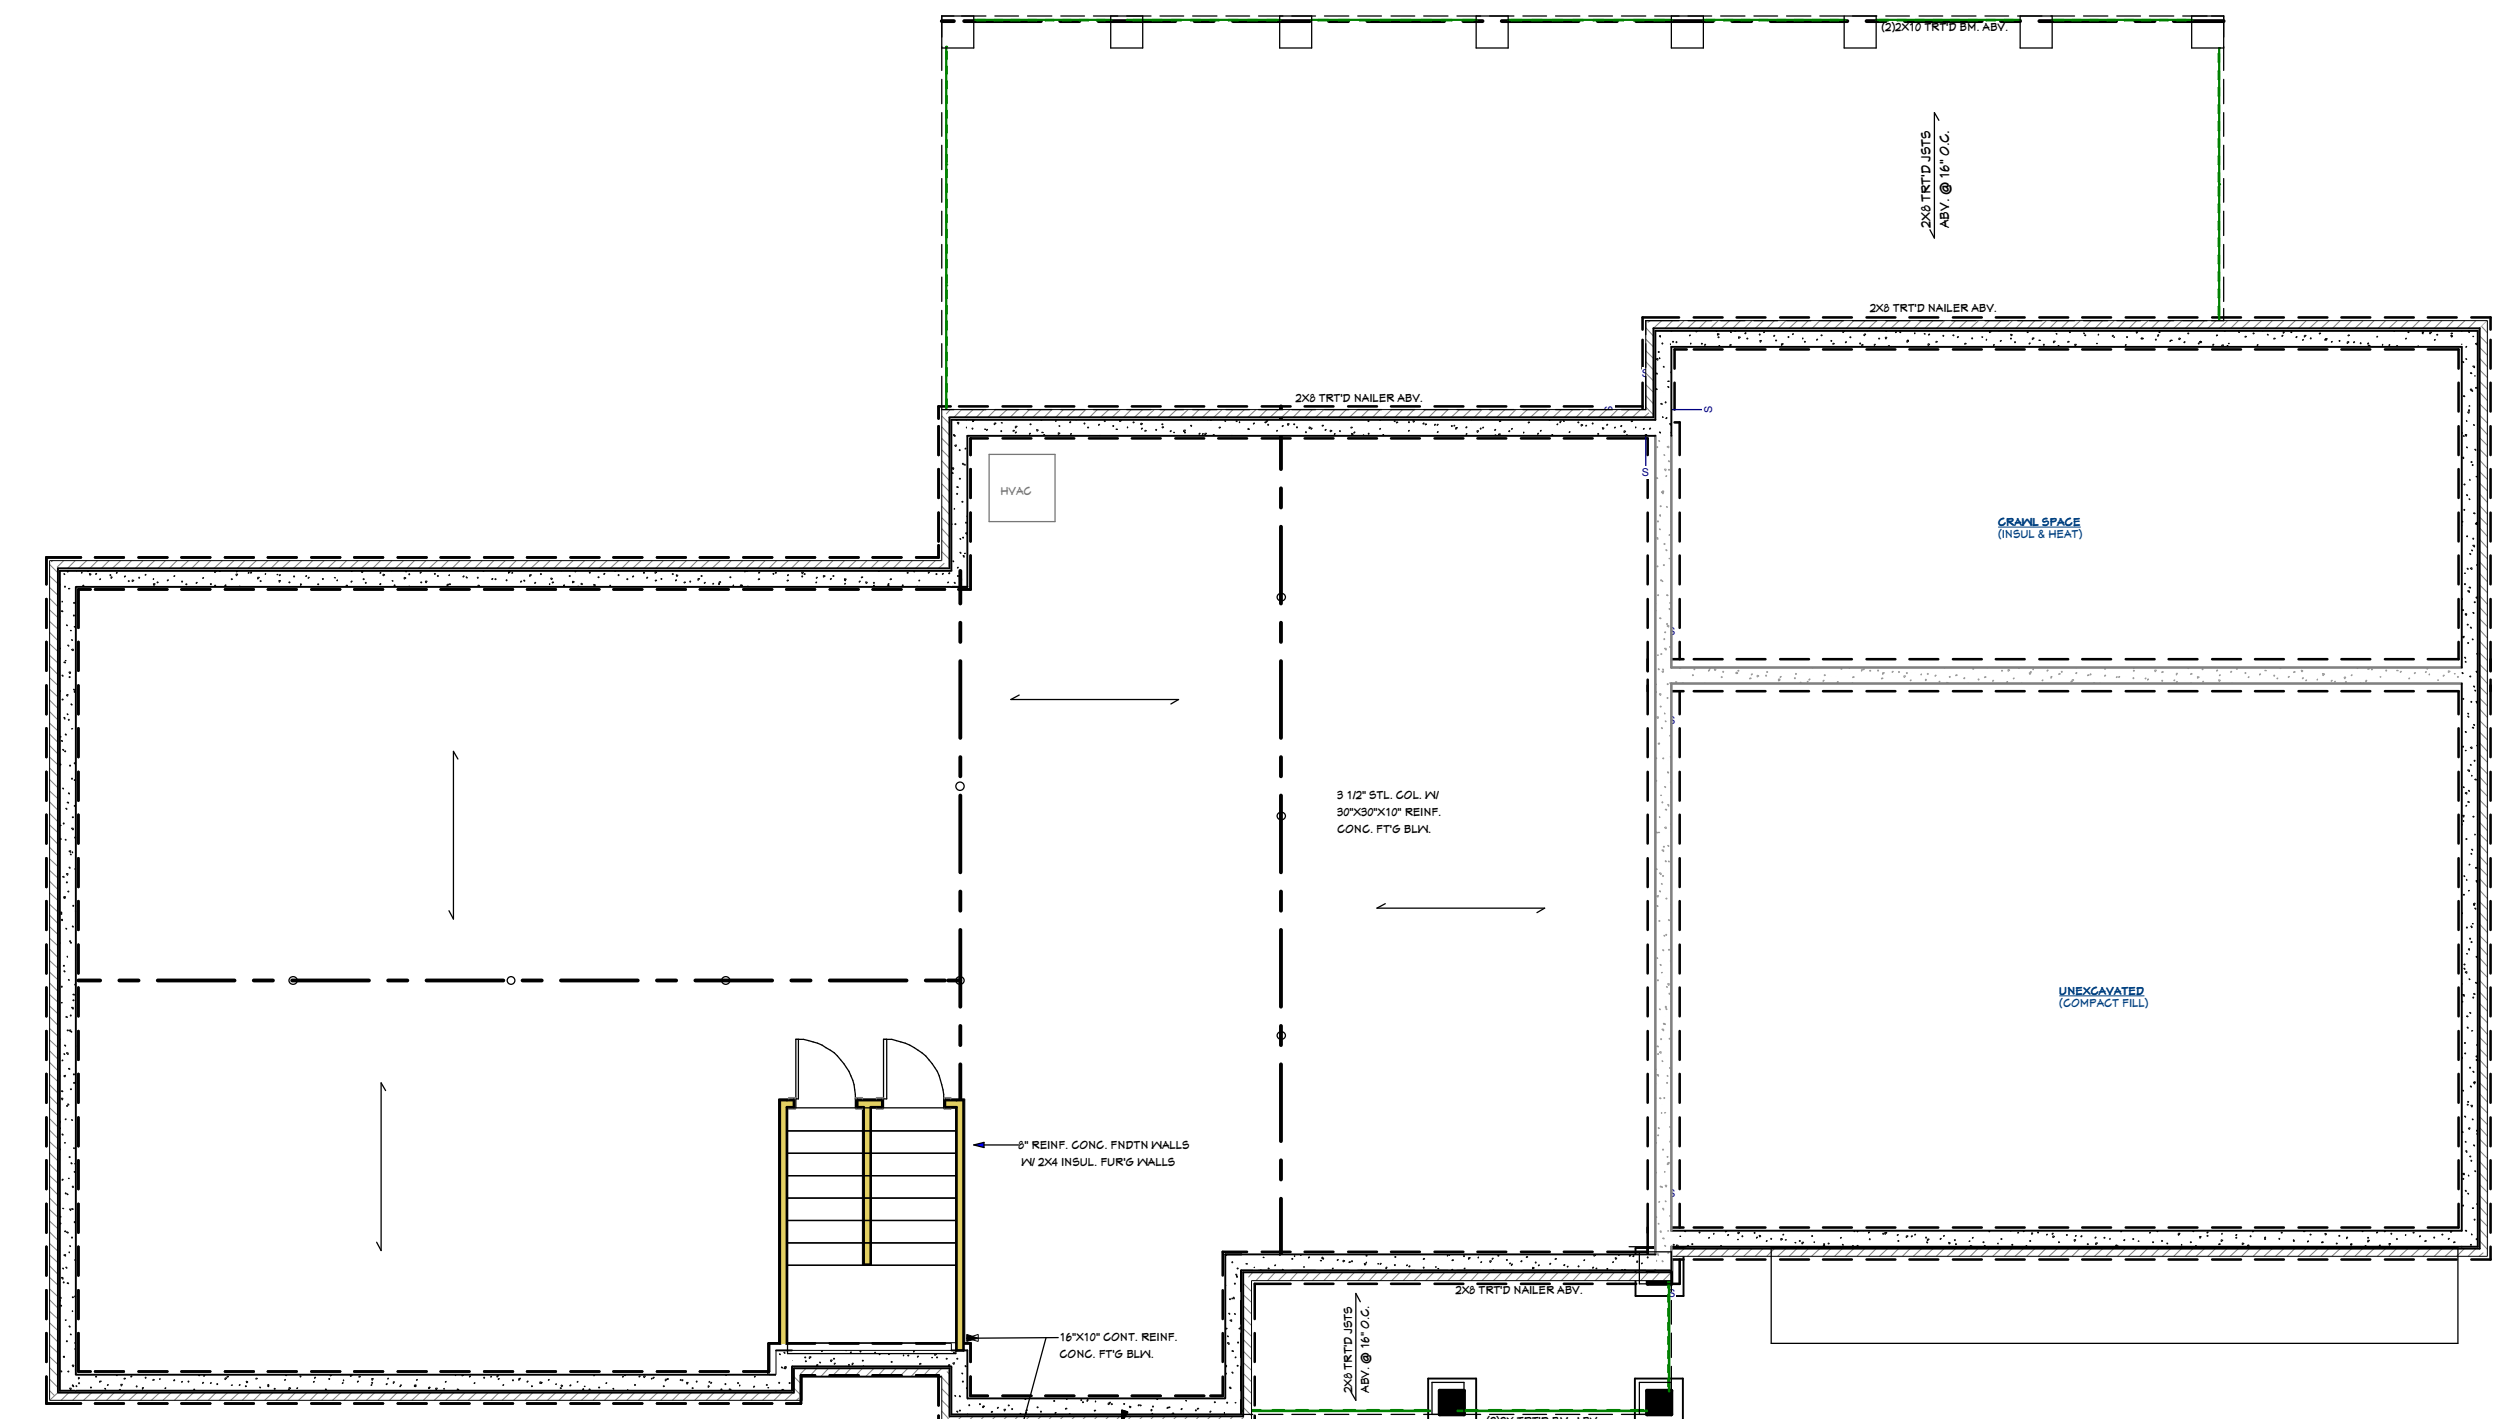

COWDIN DESIGN + BUILD

DESIGNED PER IBC, IRC & MICHIGAN BUILDING CODE

FRONT PERSPECTIVE VIEW
NOT TO SCALE

REAR PERSPECTIVE VIEW
NOT TO SCALE

1ST FLOOR PLAN
NOT TO SCALE

BASEMENT FLOOR PLAN
NOT TO SCALE

COWDIN DESIGN BUILD
148 STARKWEATHER ST.
PLYMOUTH, MI. 48170
1 (734) 414-1500 WWW.COWDINDESIGNBUILD.COM

MARKETING COVER SHEET

COWDIN DESIGN + BUILD
IBC CODE, IRC CODE, MI. CODE

DATE:

7/3/2018

SHEET:

A-1