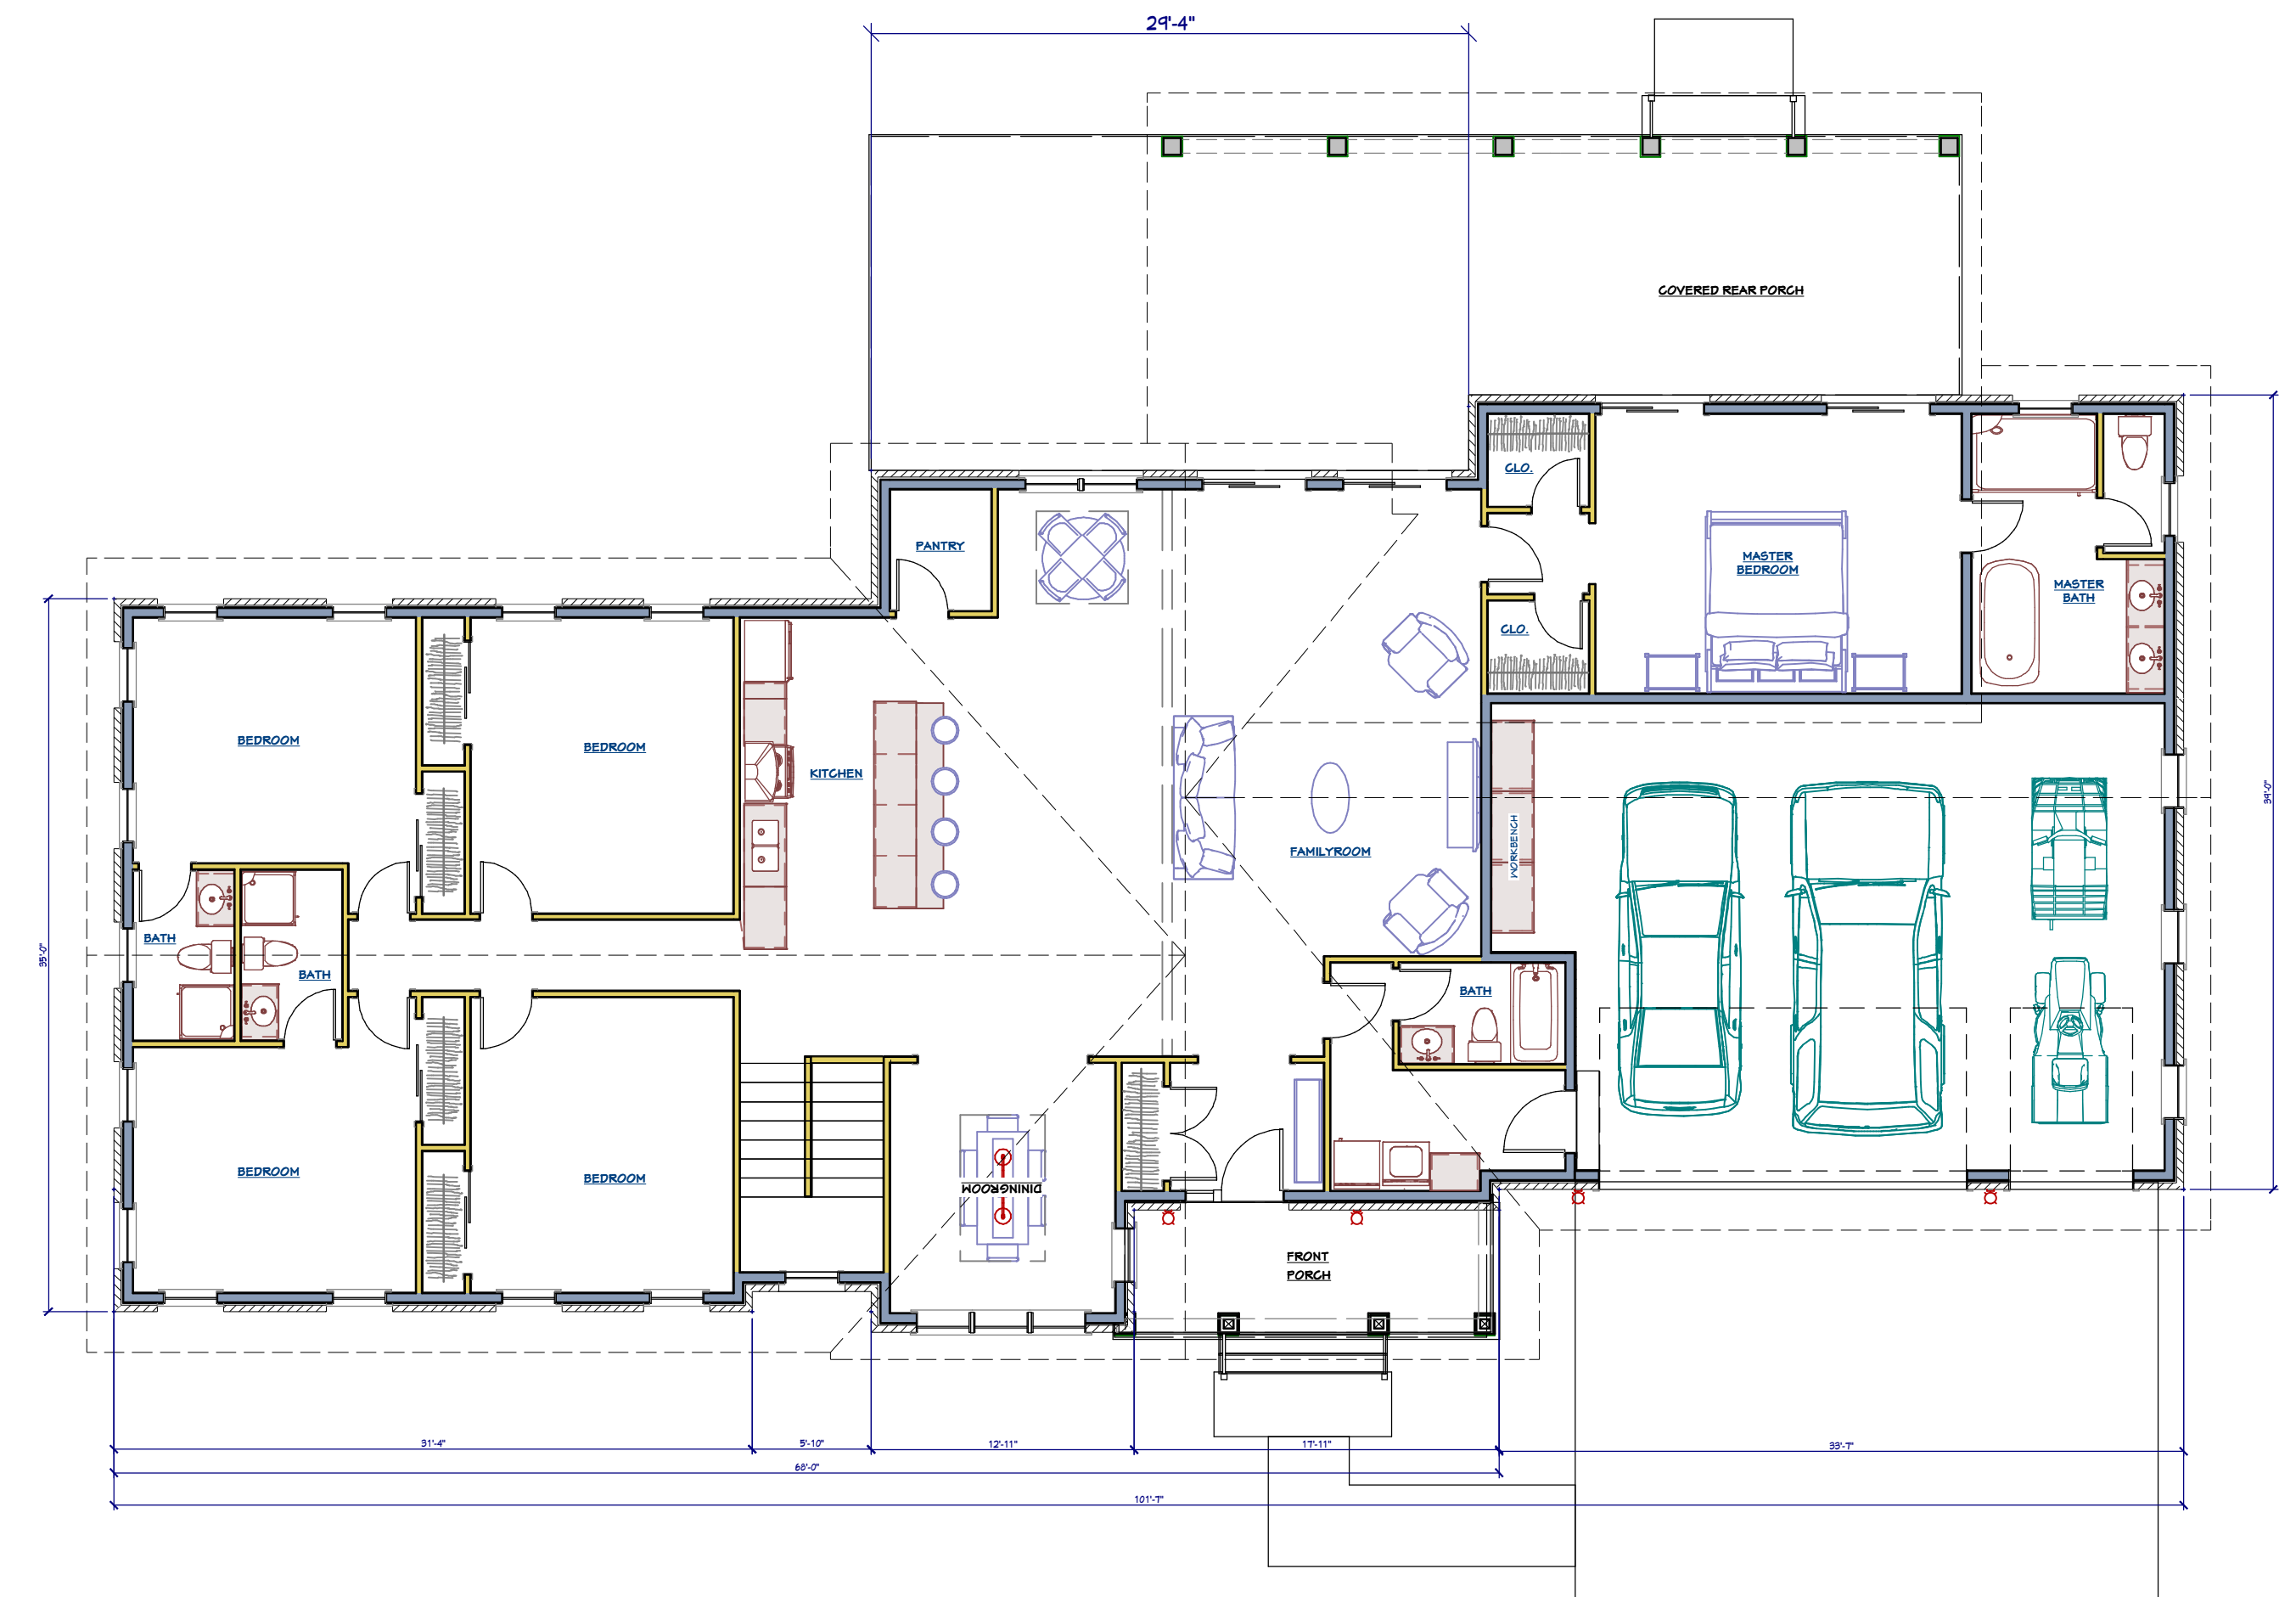

COWDIN DESIGN + BUILD

DESIGNED PER IBC, IRC & MICHIGAN BUILDING CODE

FRONT PERSPECTIVE VIEW
NOT TO SCALE

REAR PERSPECTIVE VIEW
NOT TO SCALE

1ST FLOOR PLAN
NOT TO SCALE

BASEMENT FLOOR PLAN
NOT TO SCALE

COWDIN DESIGN BUILD
148 STARKWEATHER ST.
PLYMOUTH, MI. 48170
1 (734) 414-1500 WWW.COWDINDESIGNBUILD.COM

MARKETING COVER SHEET

COWDIN DESIGN + BUILD
IBC CODE, IRC CODE, MI. CODE

DATE:

7/3/2018

SHEET:

A-1