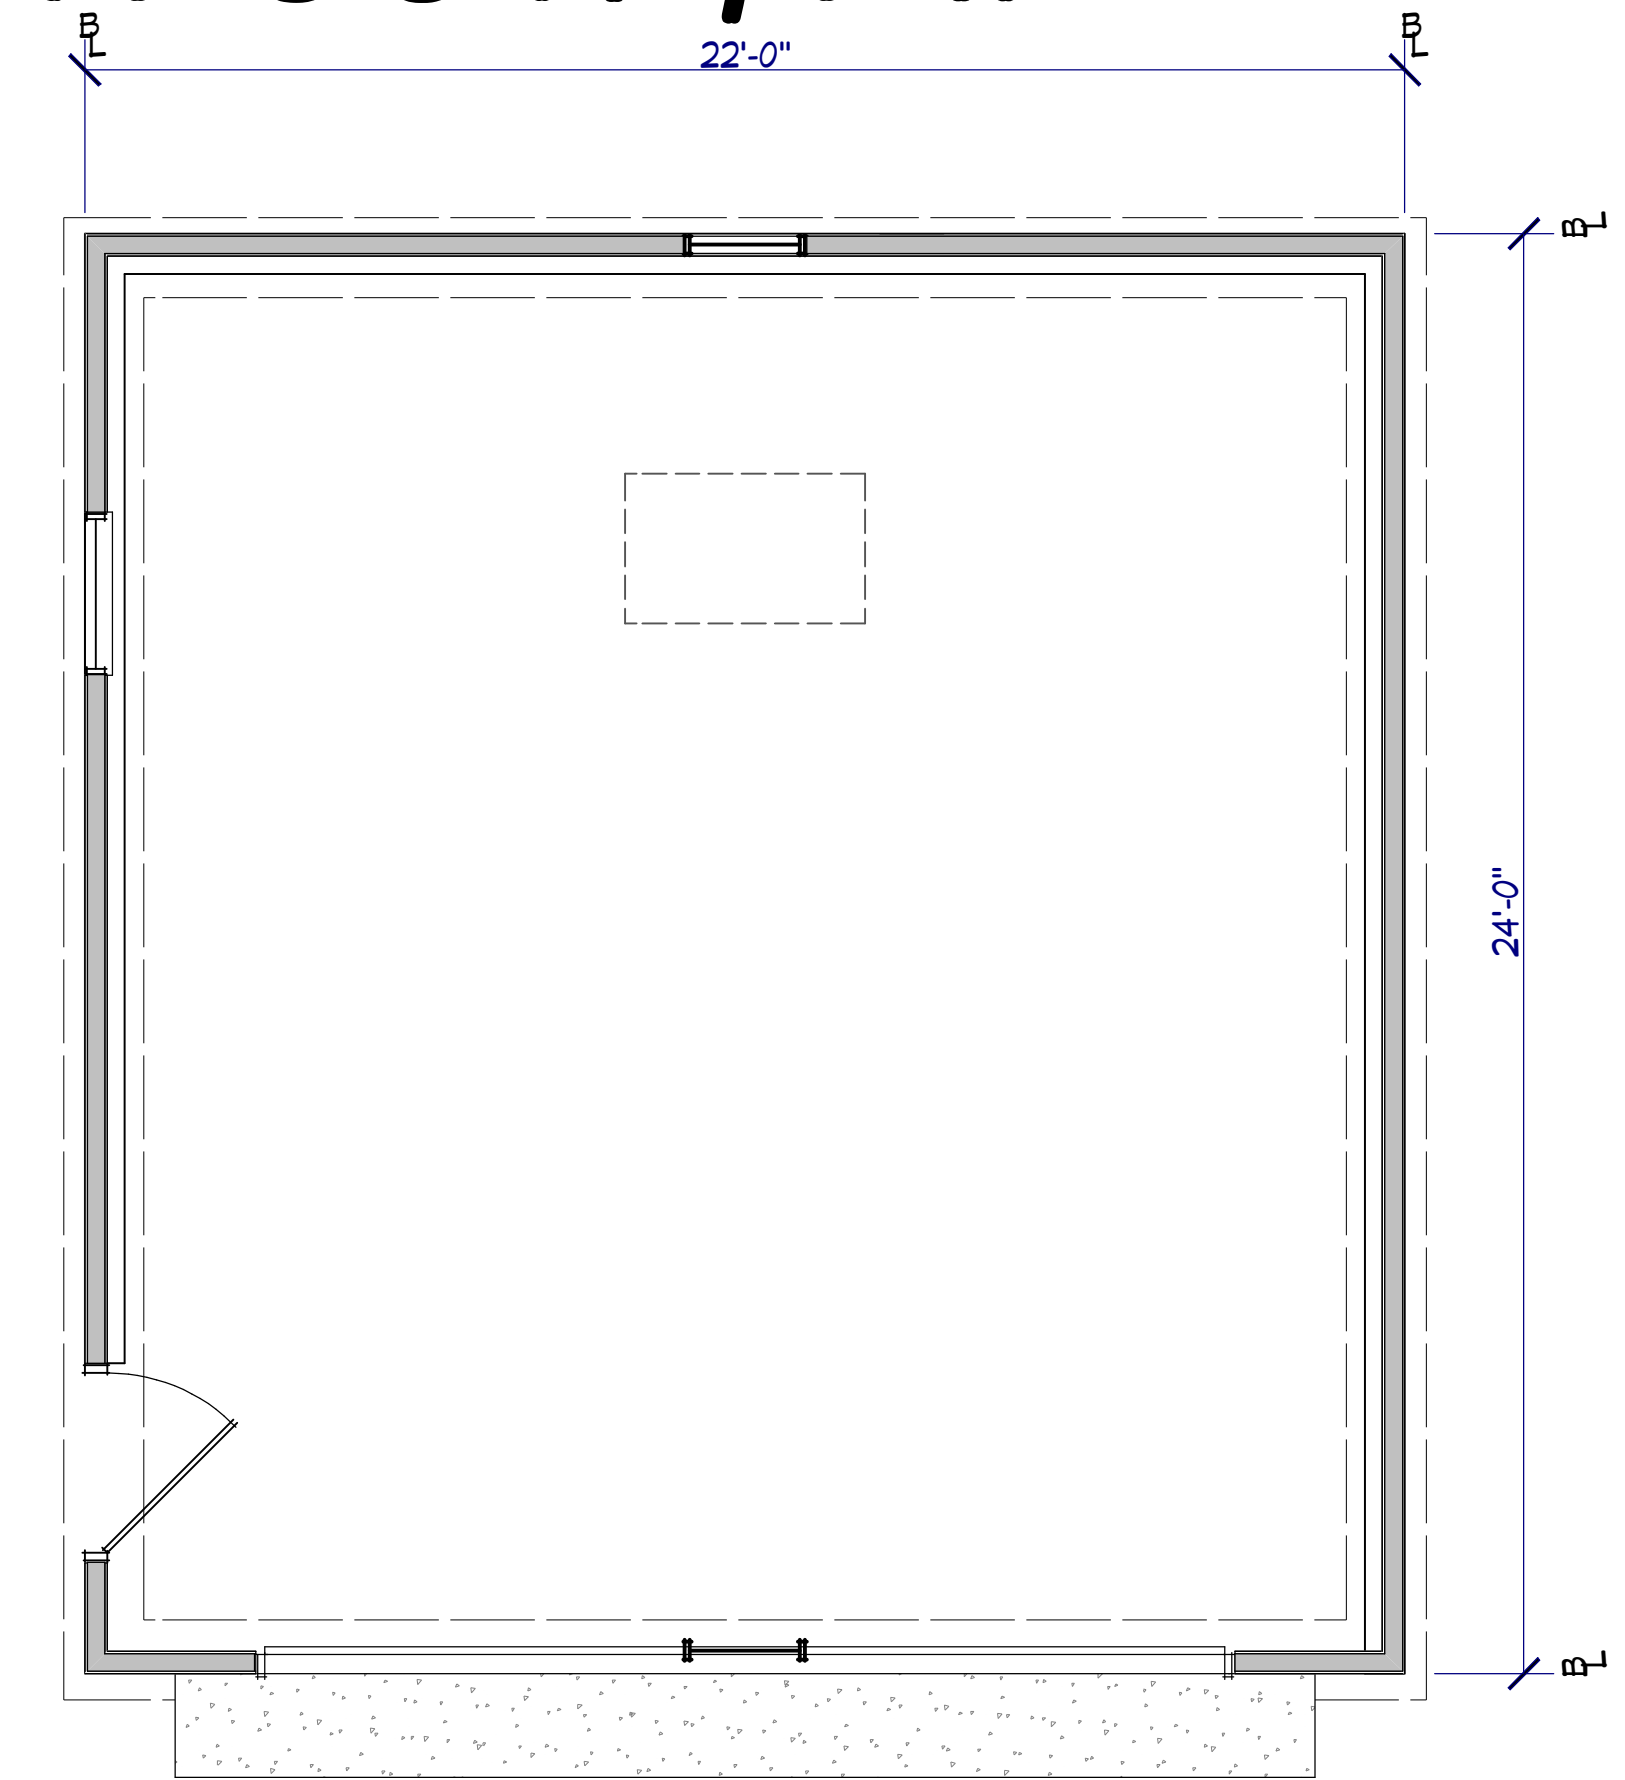

COWDIN DESIGN + BUILD GARAGE

BUILDING CODE COMPATIBLE FOR PLYMOUTH, MI.

GARAGE LEFT SIDE ELEVATION

GARAGE FRONT ELEVATION

GARAGE FLOOR PLAN

3D REAR RENDERING

3D FRONT RENDERING

PROPERTY OF COWDIN DESIGN