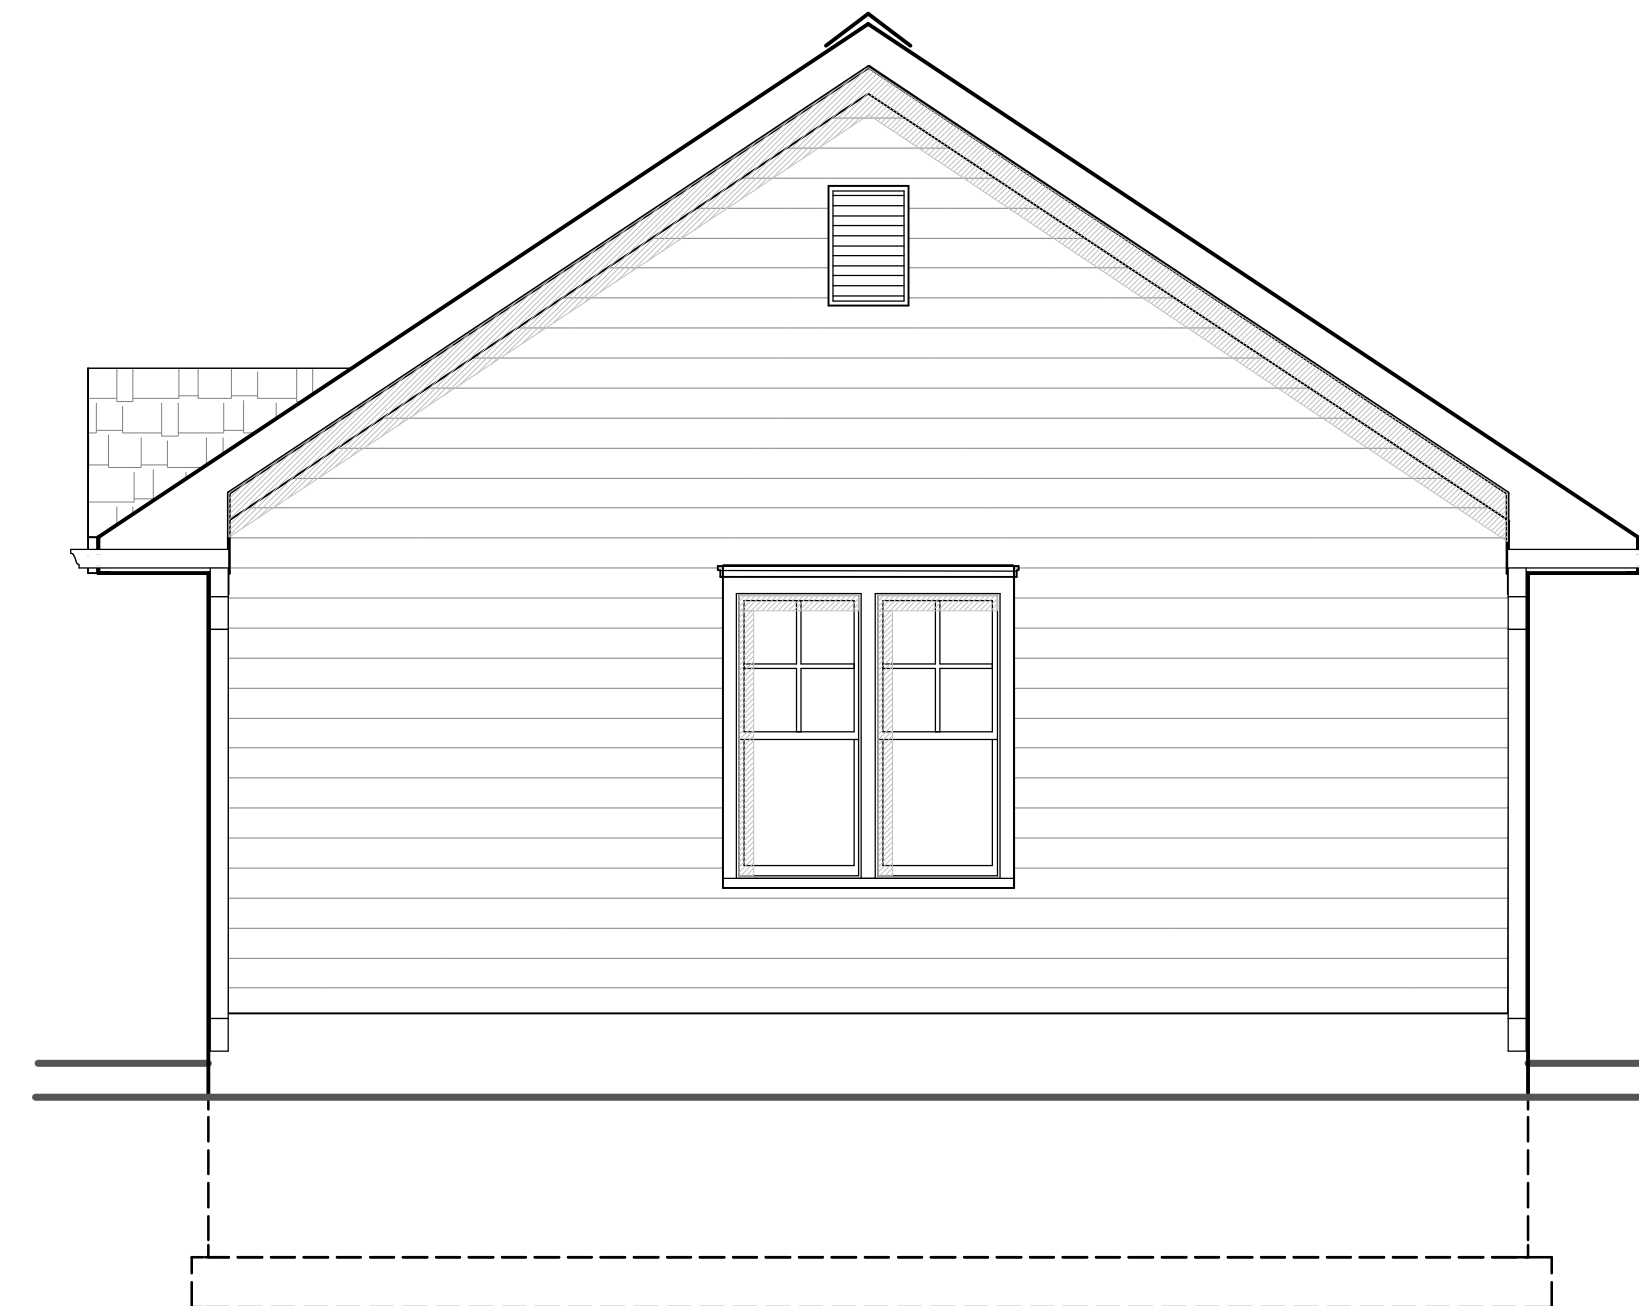

COWDIN DESIGN + BUILD GARAGE

BUILDING CODE USED IS FOR PLYMOUTH, MI.

GARAGE FRONT ELEVATION

GARAGE RIGHT SIDE ELEVATION

GARAGE FLOOR PLAN

3D REAR RENDERING

3D FRONT RENDERING

PROPERTY OF COWDIN DESIGN

COWDIN DESIGN BUILD
148 STARKWEATHER ST.
PLYMOUTH, MI. 48170
1 (734) 414-1500 WWW.COWDINDESIGNBUILD.COM

COVER SHEET W/ PLAN, ELEV.,
& CONSTRUCTION NOTES

COWDIN RESIDENCE
PLYMOUTH, MI

DATE:

5/9/2018

SHEET:

C-1