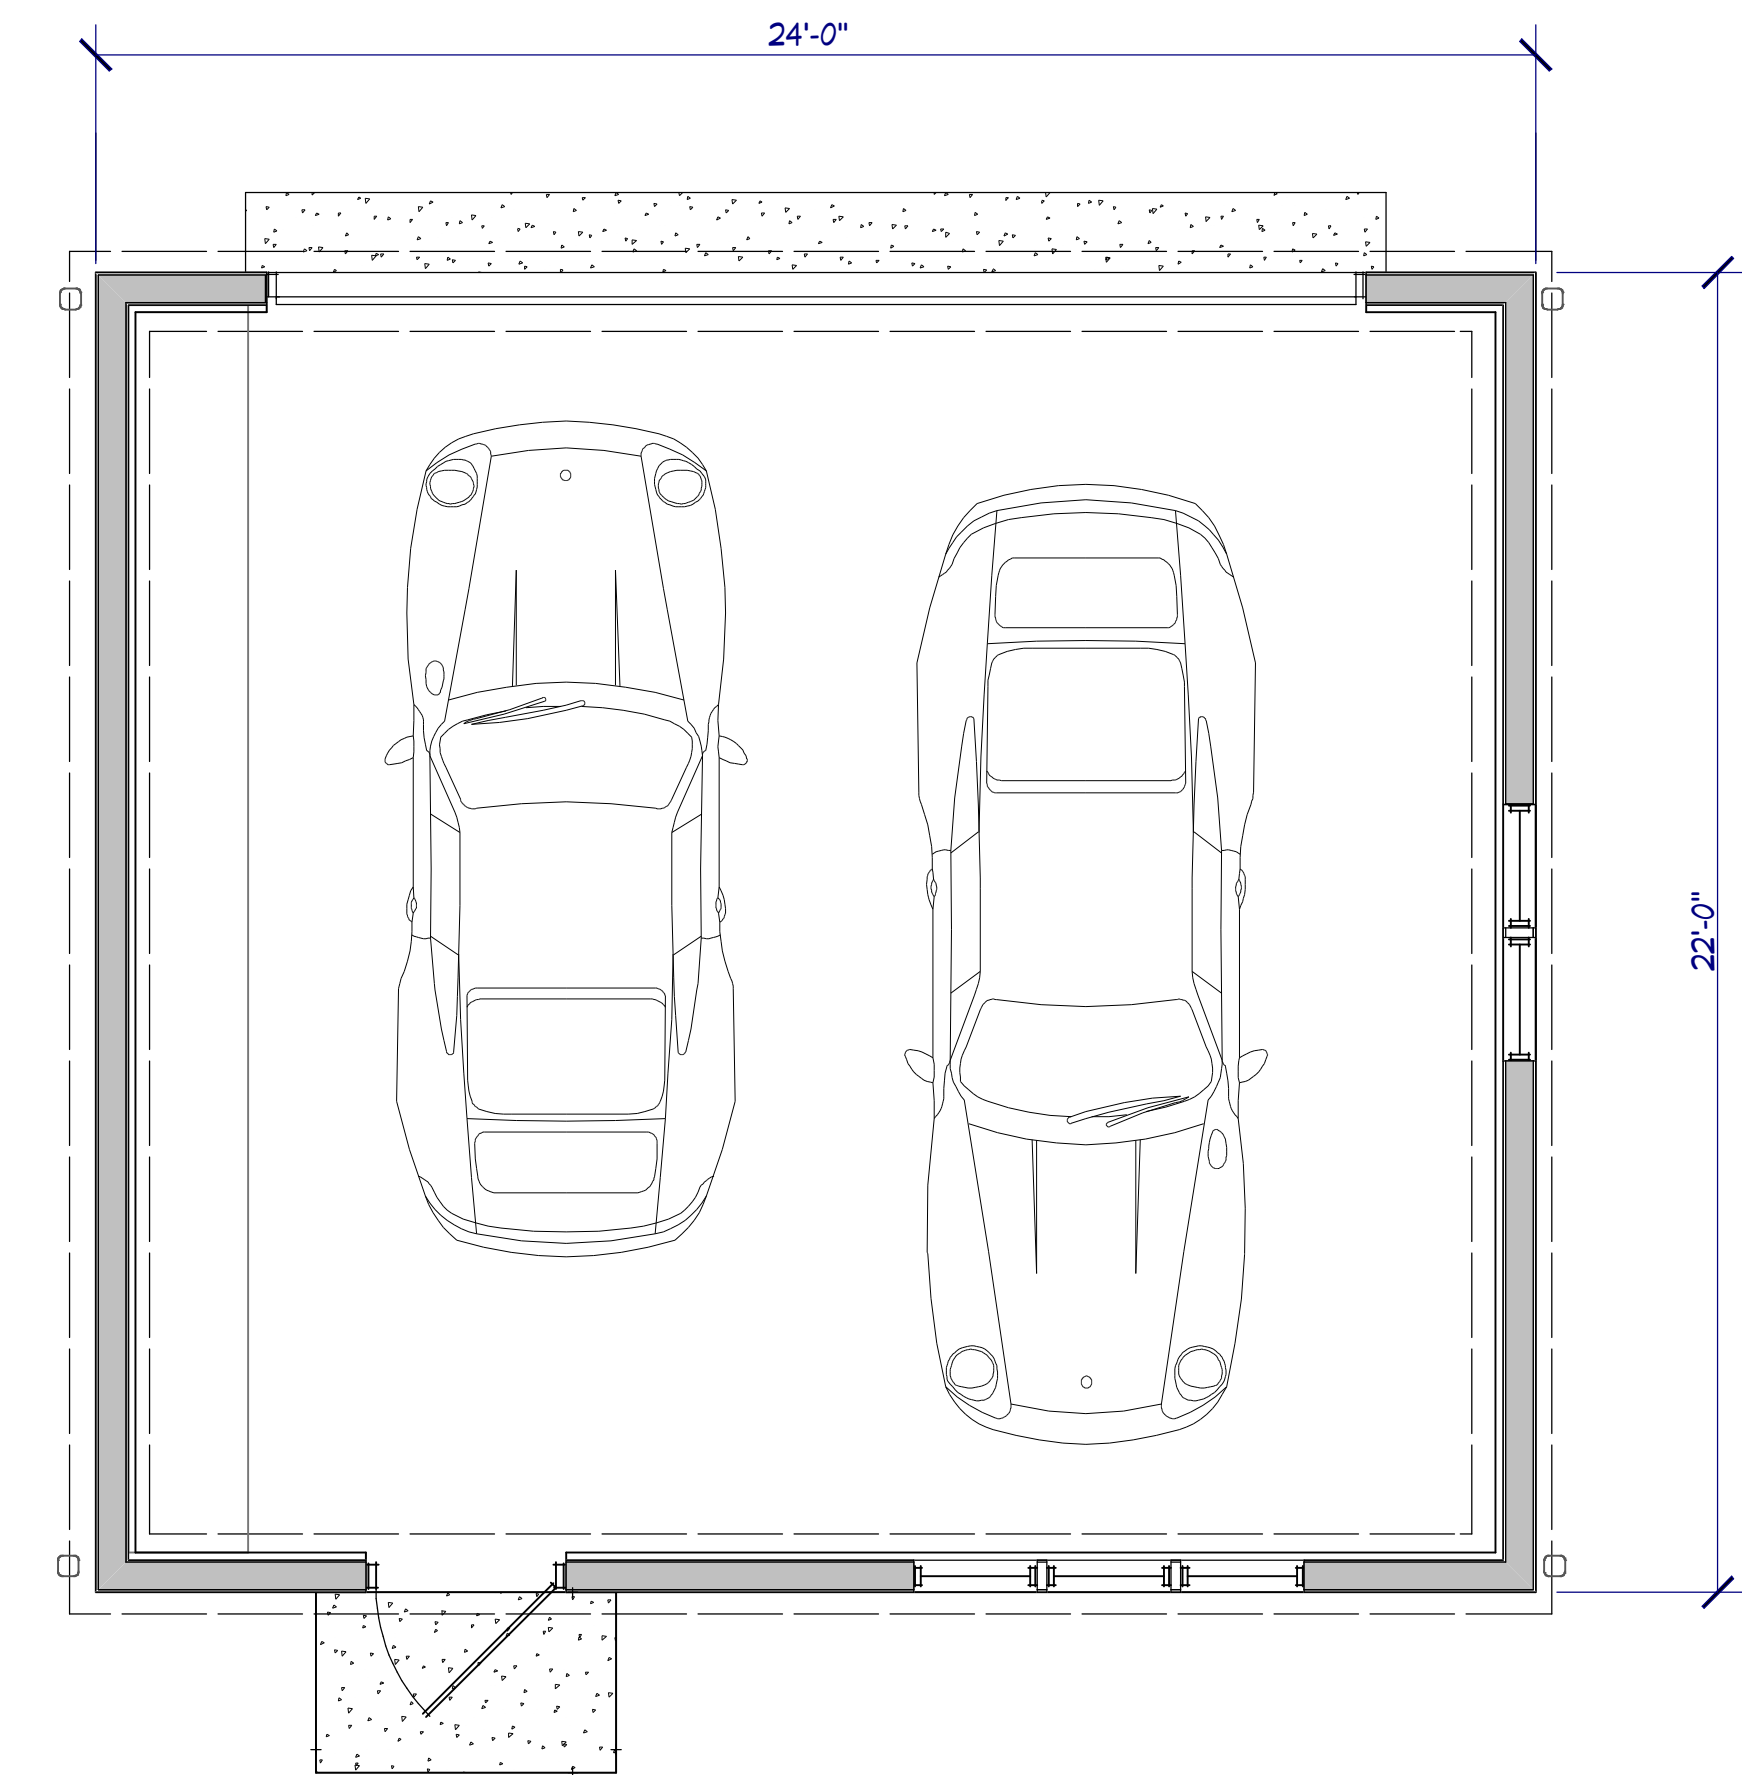

COWDIN DESIGN + BUILD GARAGE

BUILDING CODE USED IS FOR PLYMOUTH, MI.

GARAGE FRONT ELEVATION

GARAGE RIGHT SIDE ELEVATION

GARAGE FLOOR PLAN

3D REAR RENDERING

3D FRONT RENDERING

PROPERTY OF COWDIN DESIGN