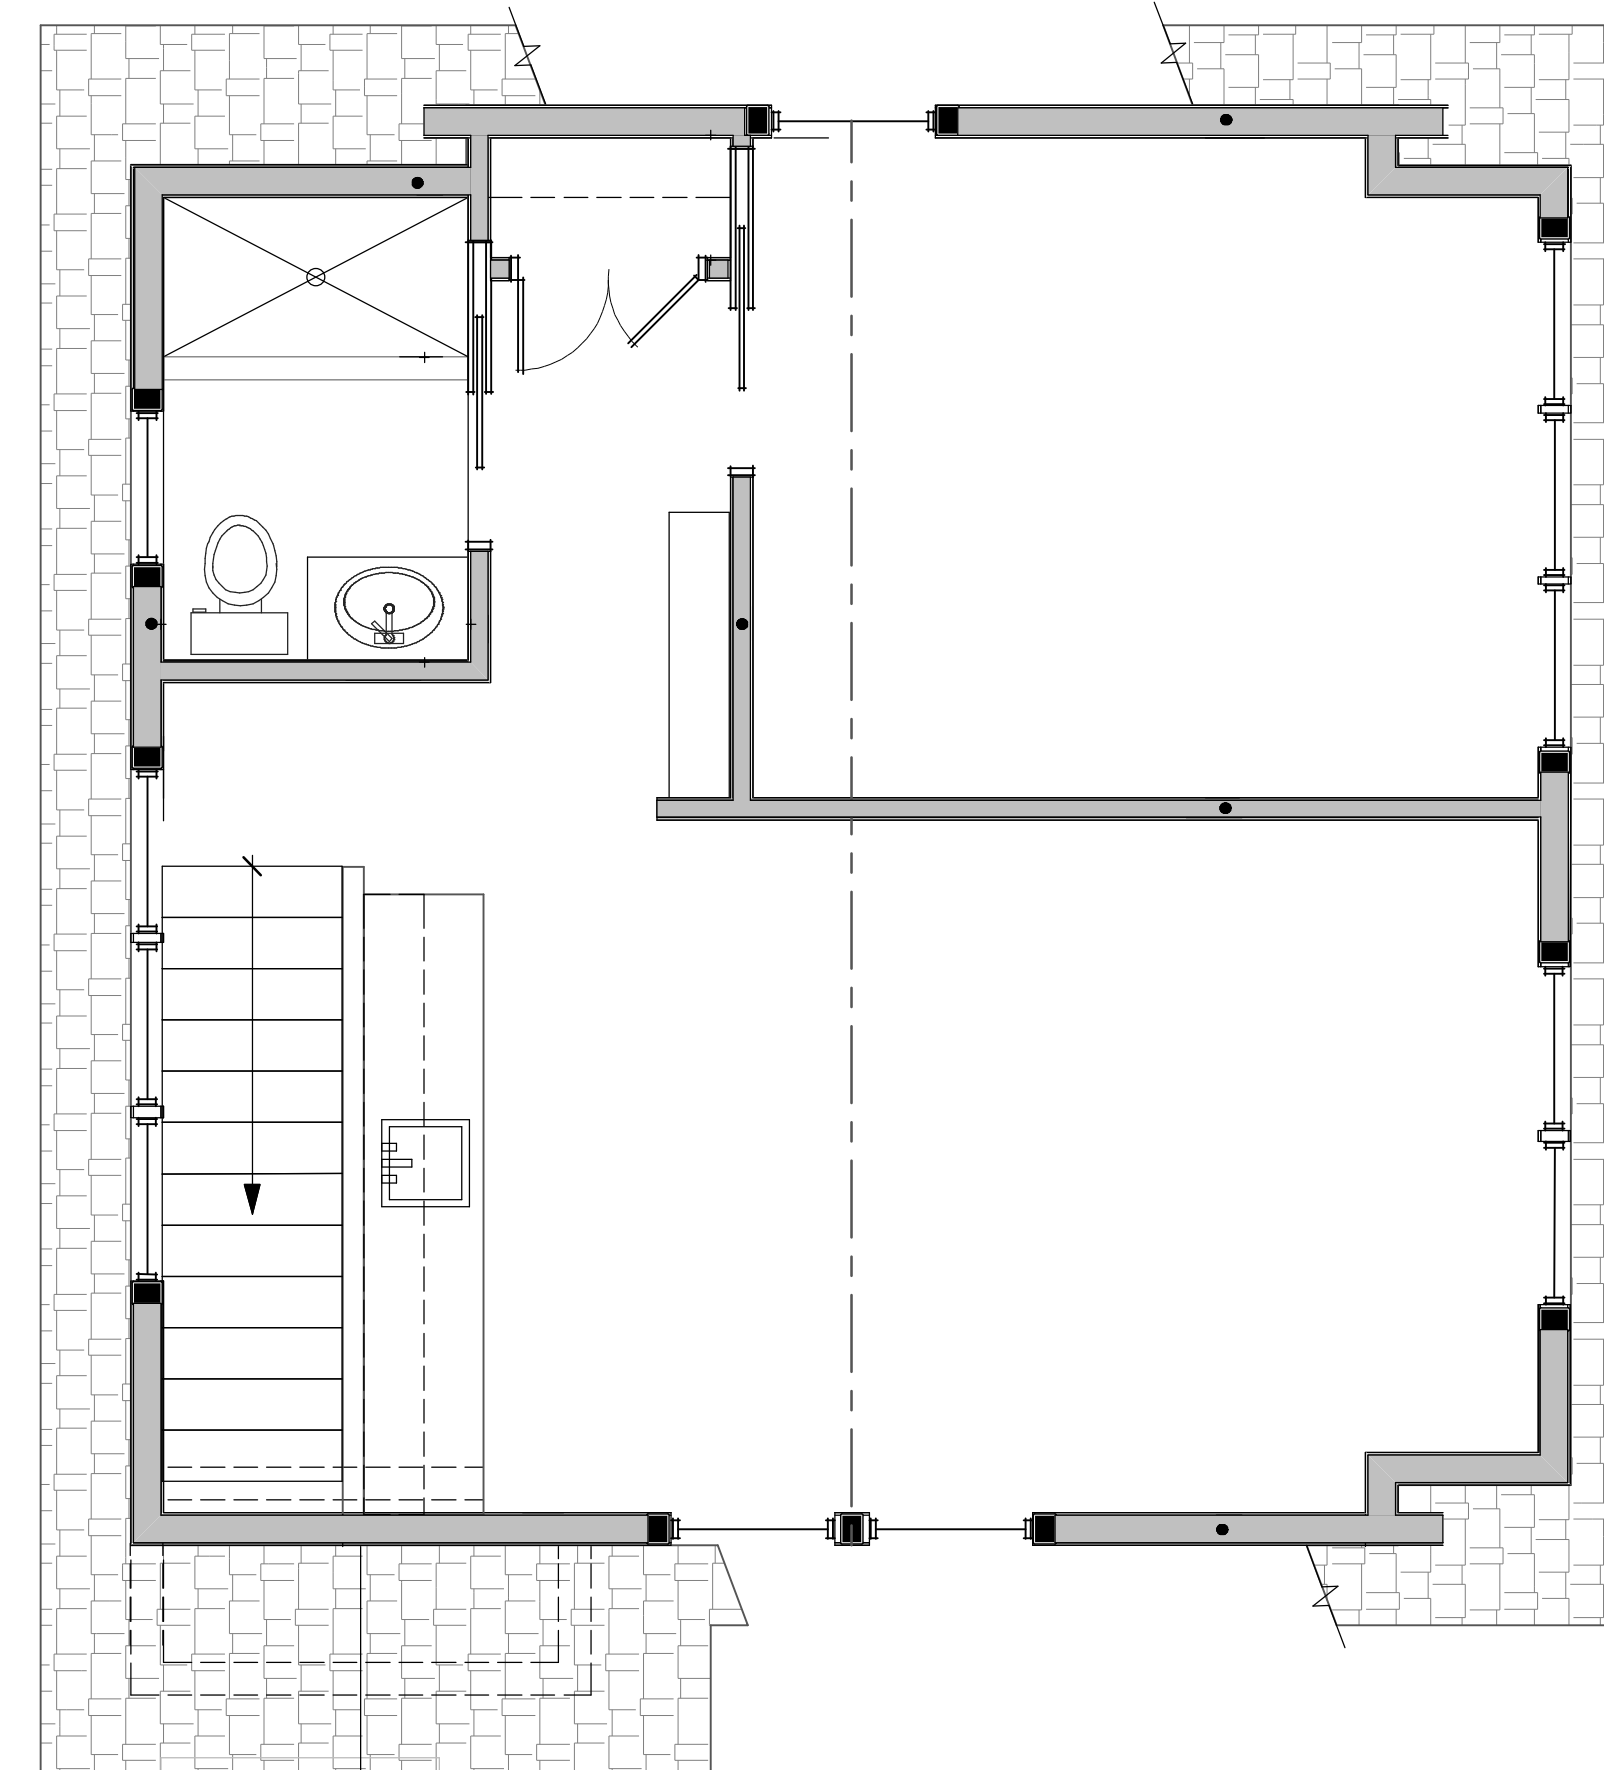

# COWDIN DESIGN + BUILD GARAGE

BUILDING CODE USED IS FOR PLYMOUTH, MI.

3D FRONT RENDERING

3D REAR RENDERING

LEFT SIDE ELEVATION

REAR ELEVATION

2ND FLOOR PLAN

1ST FLOOR PLAN