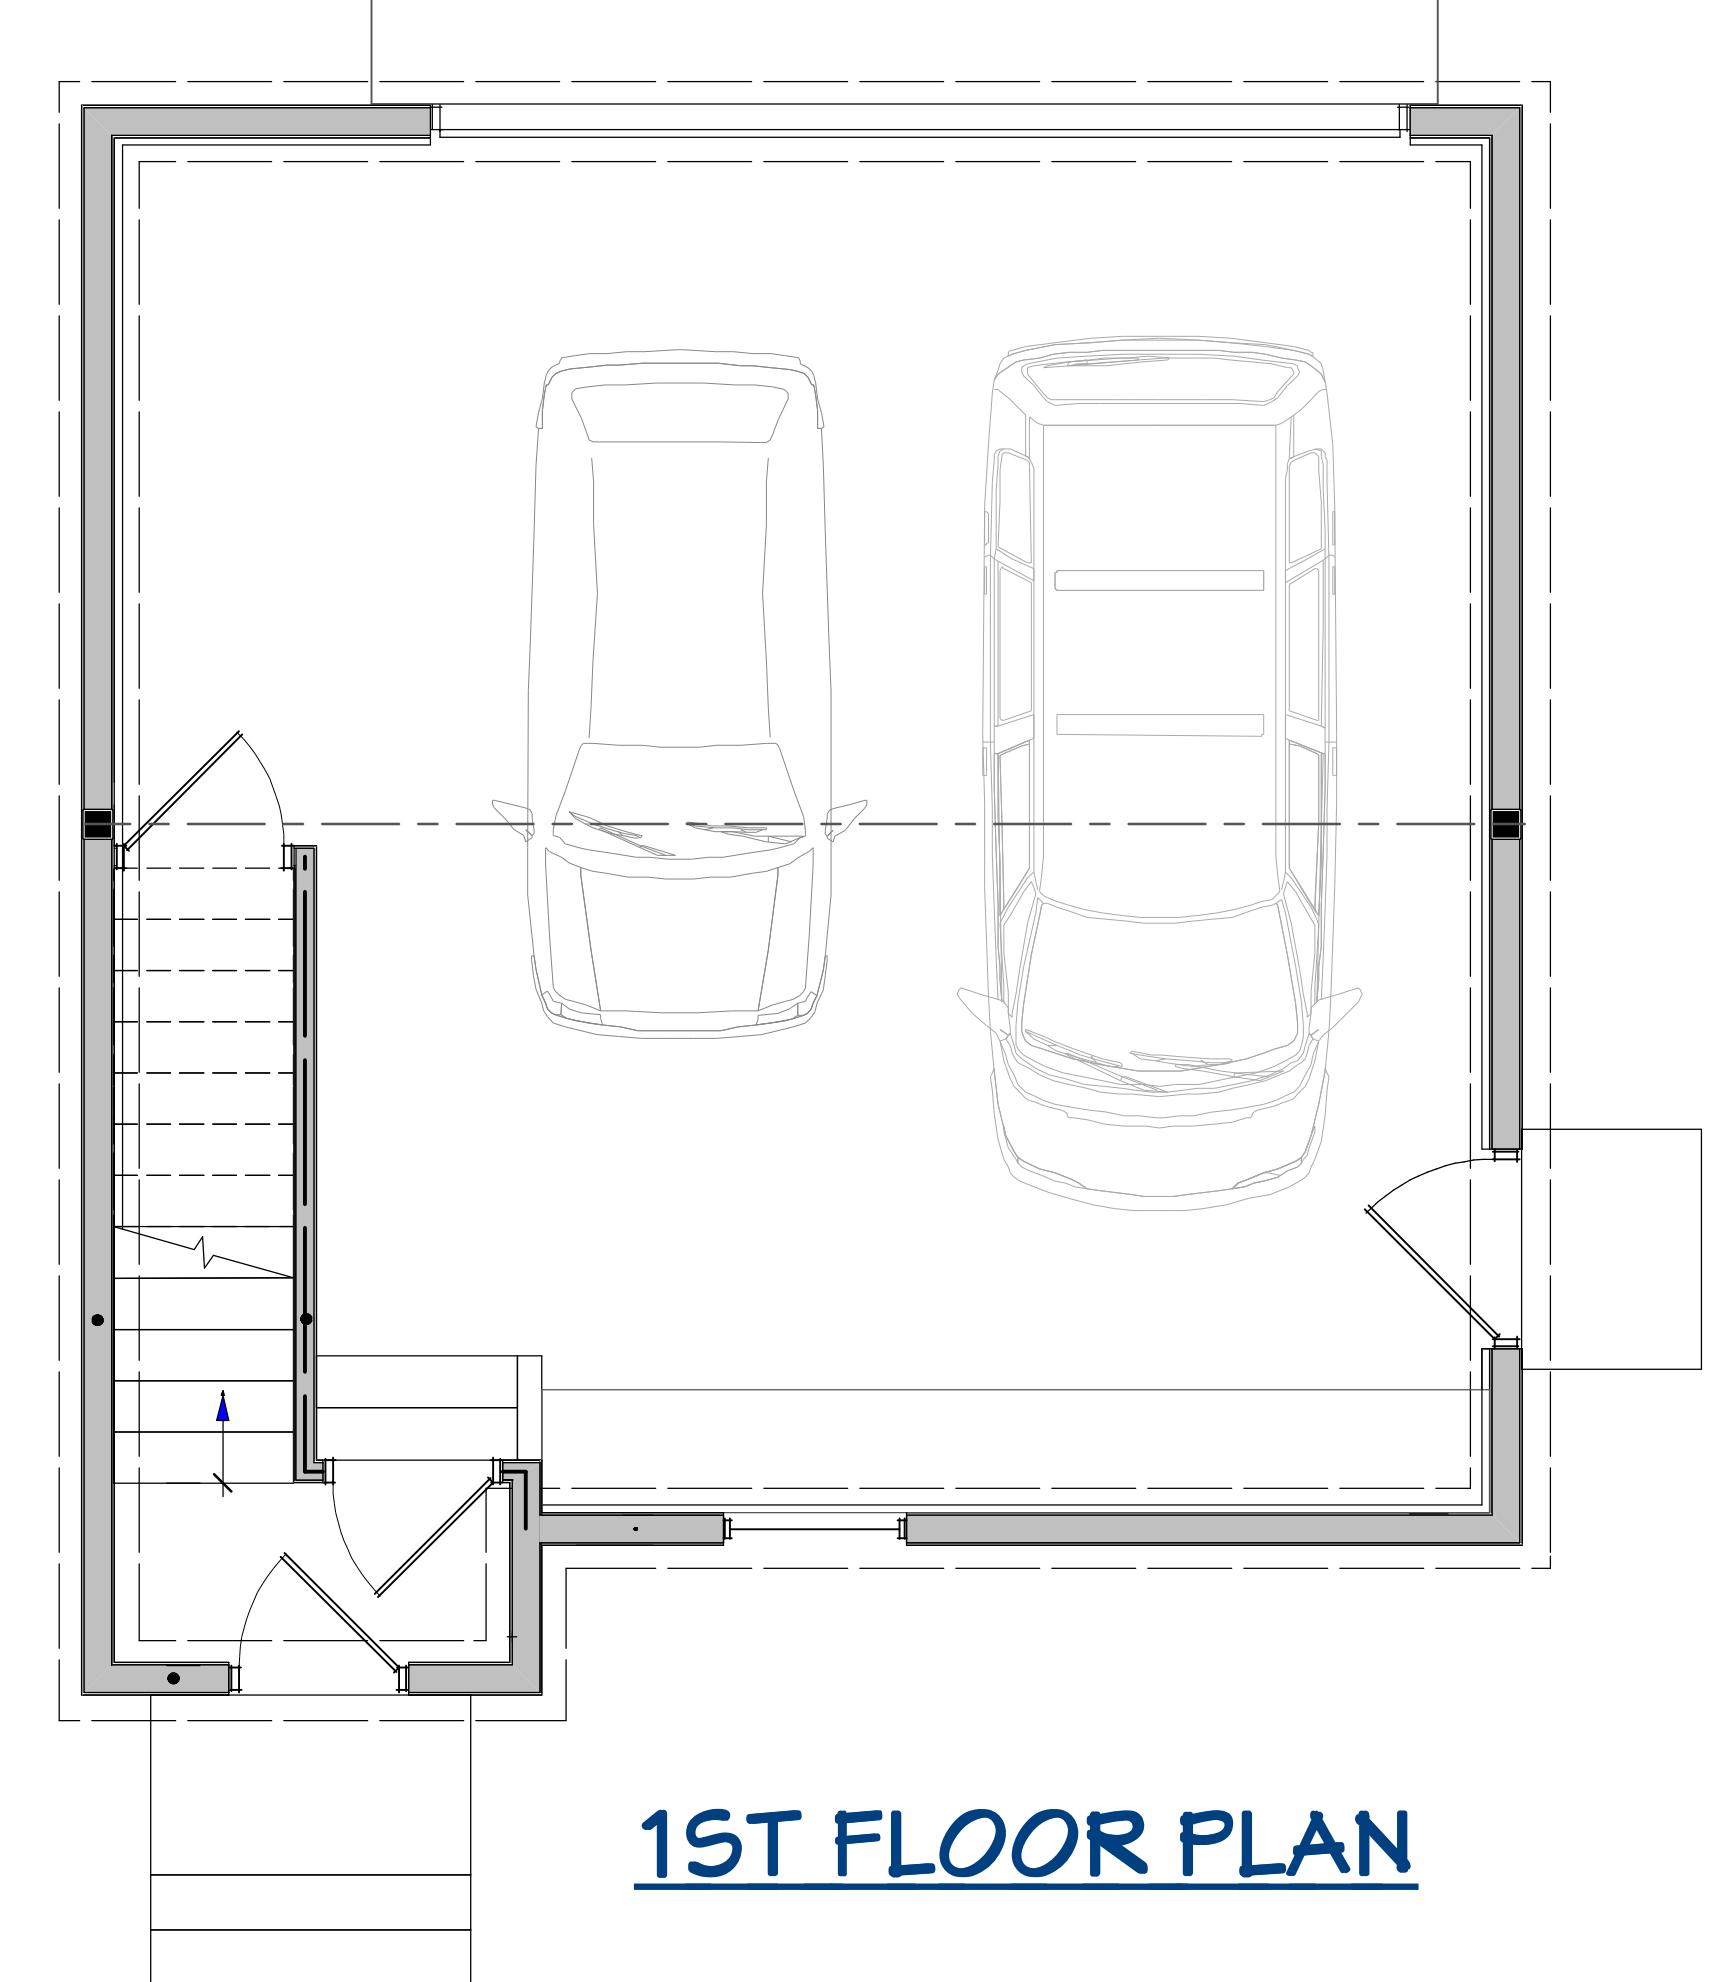

# COWDIN DESIGN + BUILD GARAGE

BUILDING CODE USED IS FOR PLYMOUTH, MI.

3D FRONT RENDERING

3D REAR RENDERING

LEFT SIDE ELEVATION

REAR ELEVATION

2ND FLOOR PLAN

1ST FLOOR PLAN