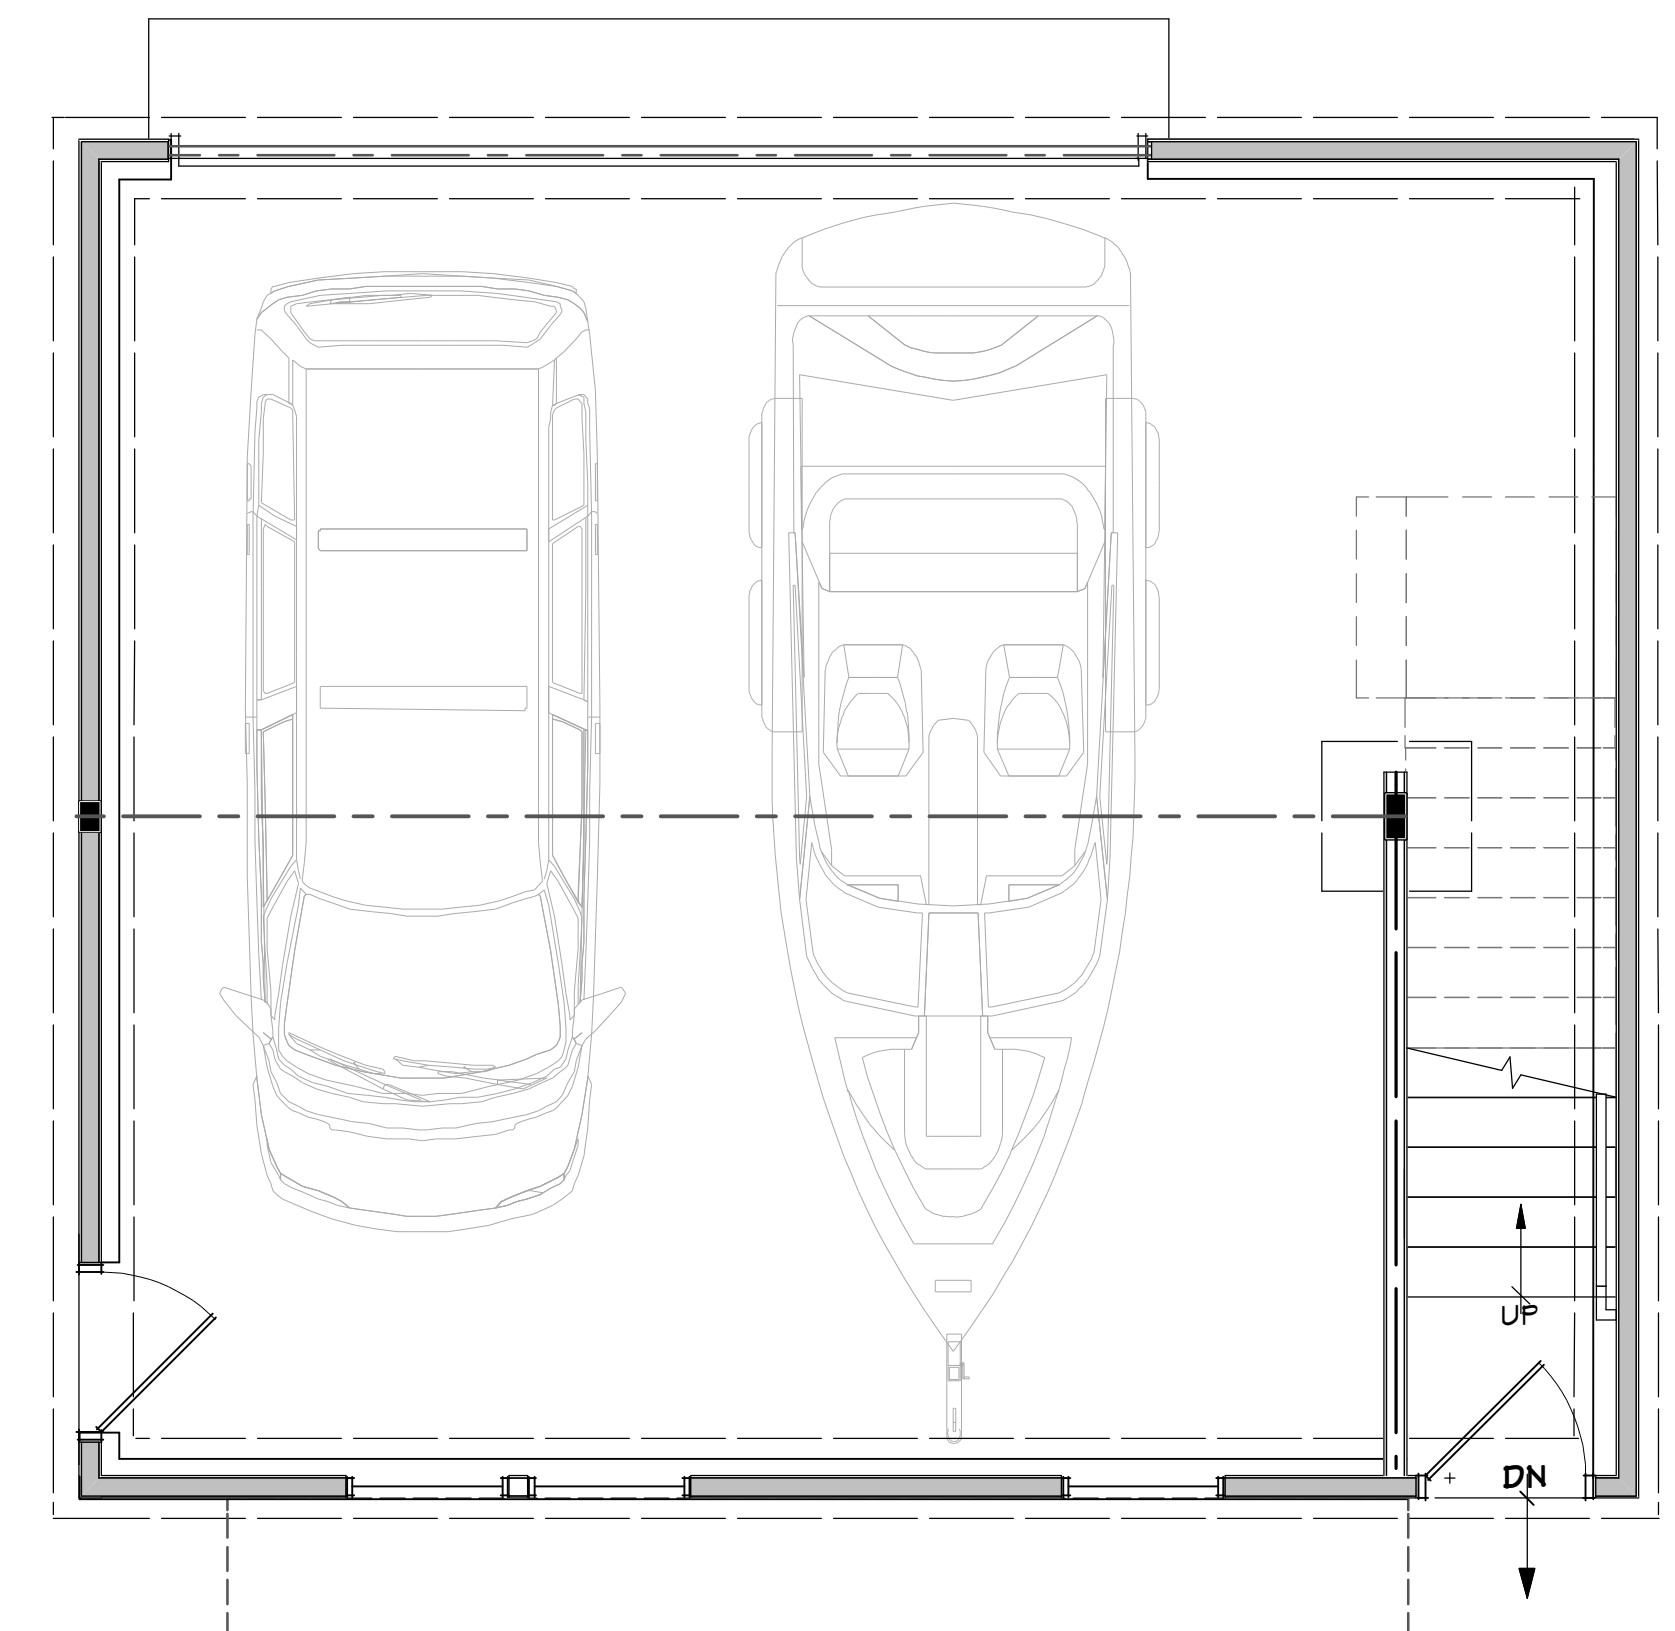

COWDIN DESIGN + BUILD GARAGE

BUILDING CODE USED IS FOR PLYMOUTH, MI.

3D FRONT RENDERING

NEW GARAGE RIGHT SIDE ELEVATION

NEW GARAGE REAR ELEVATION

3D REAR RENDERING

NEW GARAGE 2ND FLOOR PLAN

NEW GARAGE 1ST FLOOR PLAN
PROPERTY OF COWDIN DESIGN