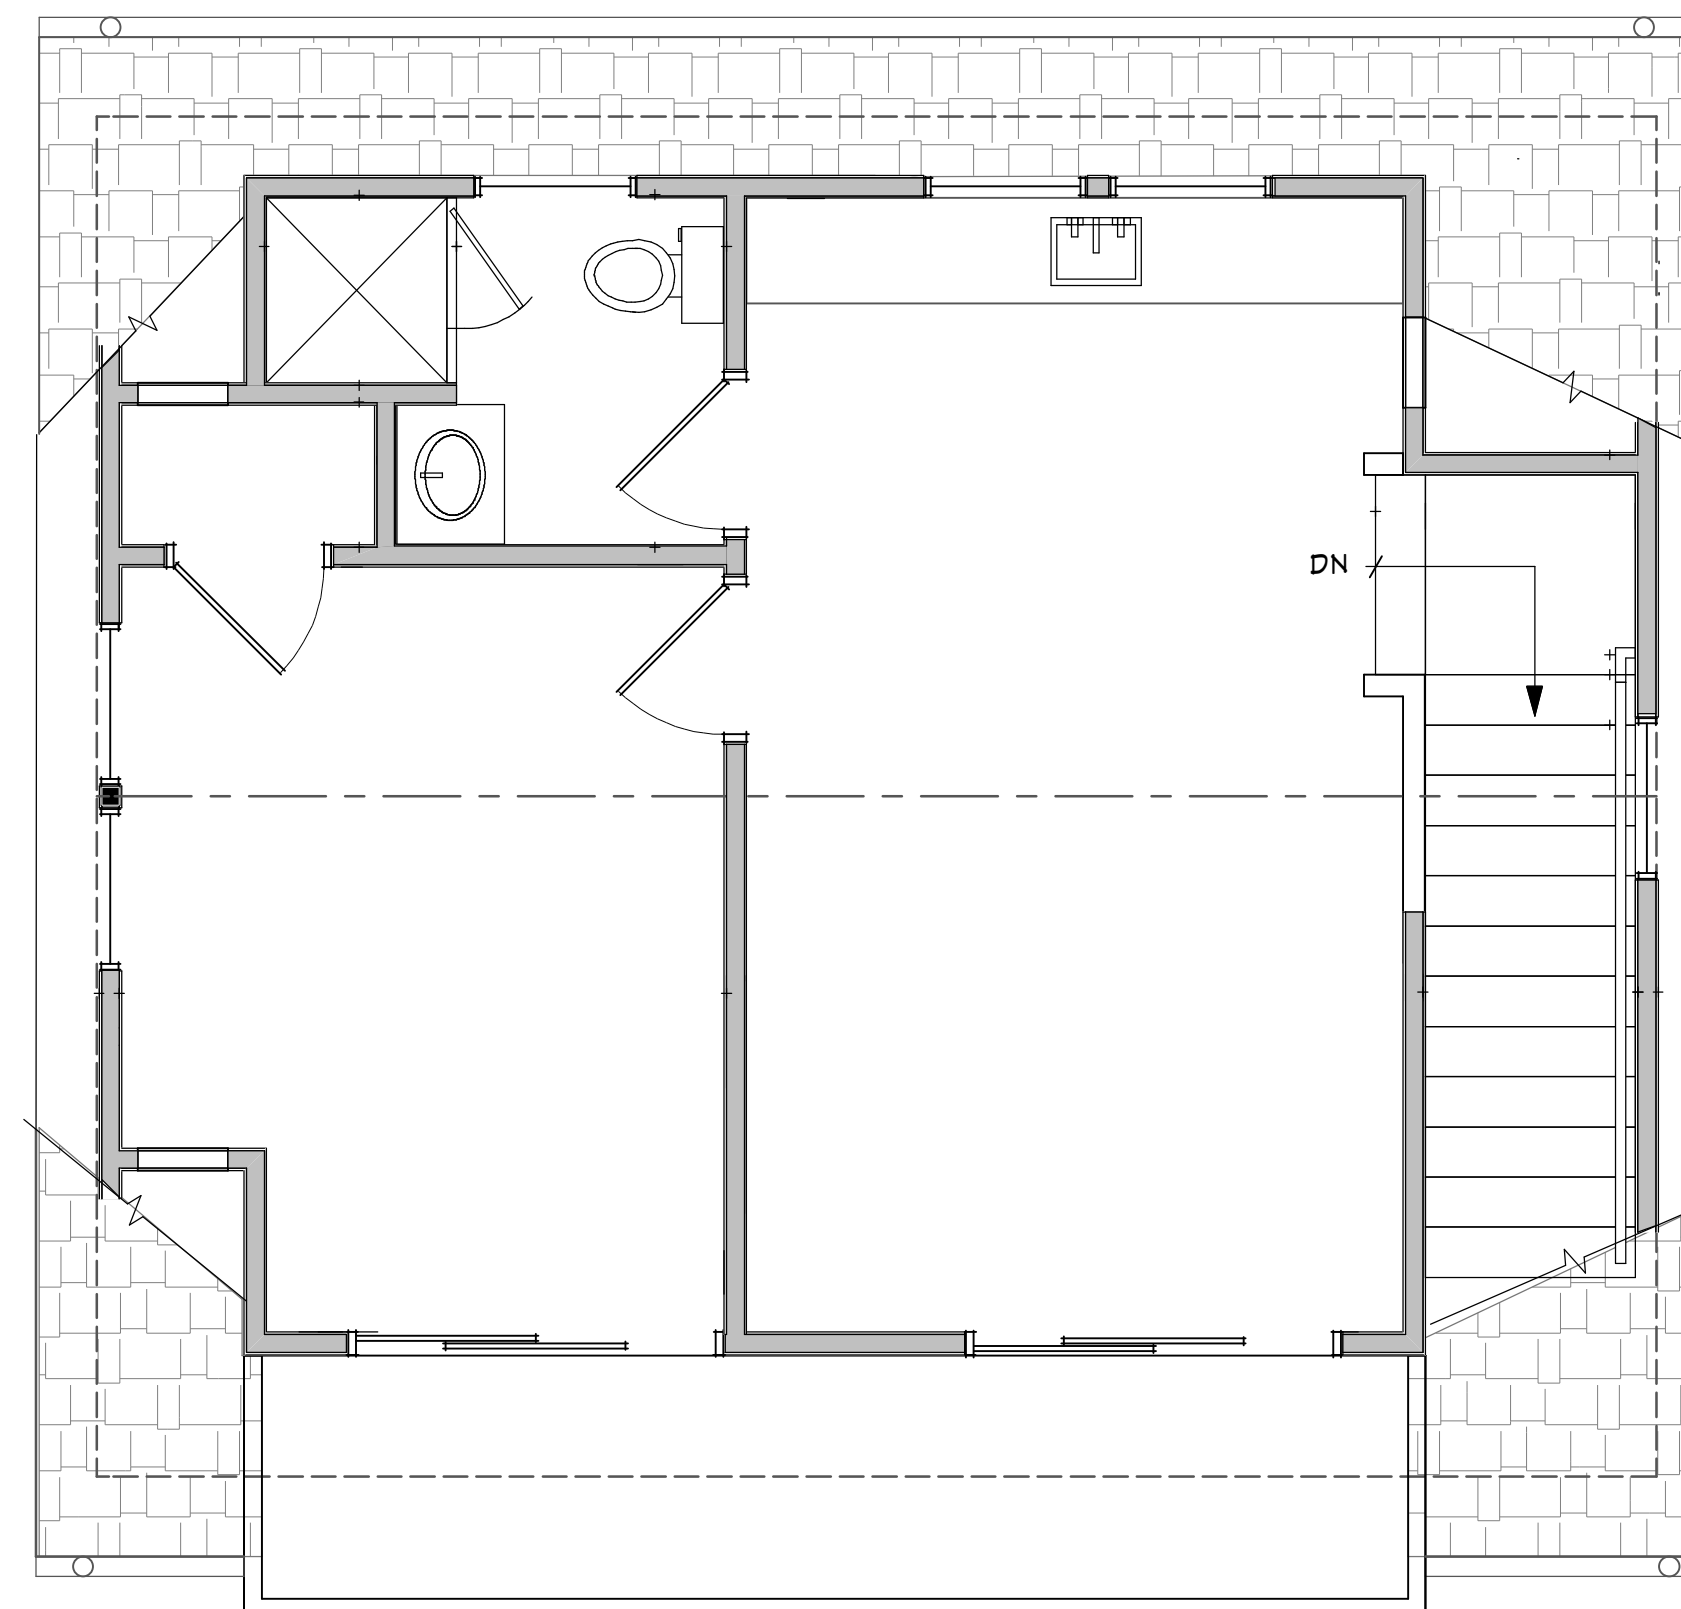

COWDIN DESIGN + BUILD GARAGE

BUILDING CODE USED IS FOR PLYMOUTH, MI.

3D FRONT RENDERING

NEW GARAGE RIGHT SIDE ELEVATION

NEW GARAGE REAR ELEVATION

3D REAR RENDERING

NEW GARAGE 2ND FLOOR PLAN

NEW GARAGE 1ST FLOOR PLAN
PROPERTY OF COWDIN DESIGN

C-1